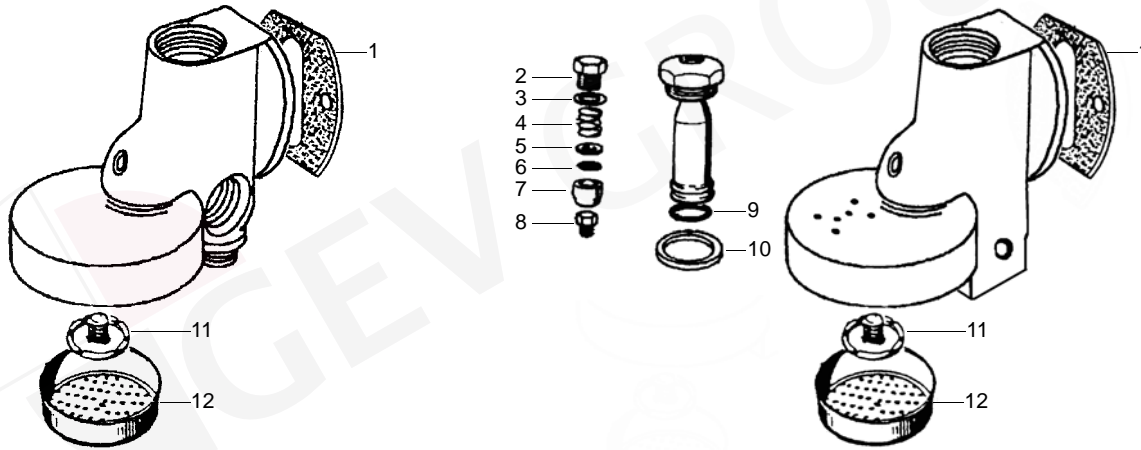

Group

Item	Order	Description	Item	Order	Description	Item	Order	Description
1	528172	Group gasket	5	528522	Washer	9	528525	Gasket
2	528519	Ending cap	6	528326	Filter	10	528524	Gasket
3	528520	Cu-gasket	7	528321	Bush	11	529081	Divider
4	528521	Spring	8	528486	Jet	12	529080	Shower