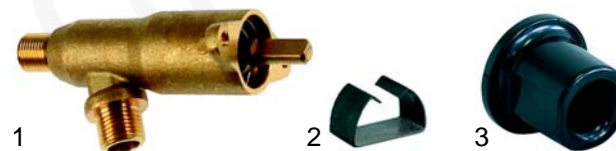

Valves

Item	Order	Description
1	529312	Safety valve, 1,8 bar, 3/8"
2	529316	Safety valve/sealed, 1,8 bar, 3/8"
3	529303	Empty valve, 1/4"
4	529361	Cu-gasket, 1/4"
5	529349	Cu-gasket, 3/8"

Water level glass

Item	Order	Description
1	529445	Water level glass
2	529357	Gasket
3	529356	Spring
4	529358	Bush
5	529354	Gasket
6	529429	Water level glass
7	528222	O-ring
8	529396	Pressure washer
9	529397	Pipe screw

Taps

Item	Order	Description
1	529503	Tap (Steam/water) /cpl.
2	111062	Button spring
3	111060	Button spring

Item	Order	Description
1	528926	Gasket
2	528745	O-ring

Item	Order	Description
1	529850	Tap (Steam/water) /cpl., (ceramics)
2	111173	Button (black)
3	111174	Button (Granat)
4	528927	Gasket
5	528928	O-ring
6	528929	Upper part/cpl.