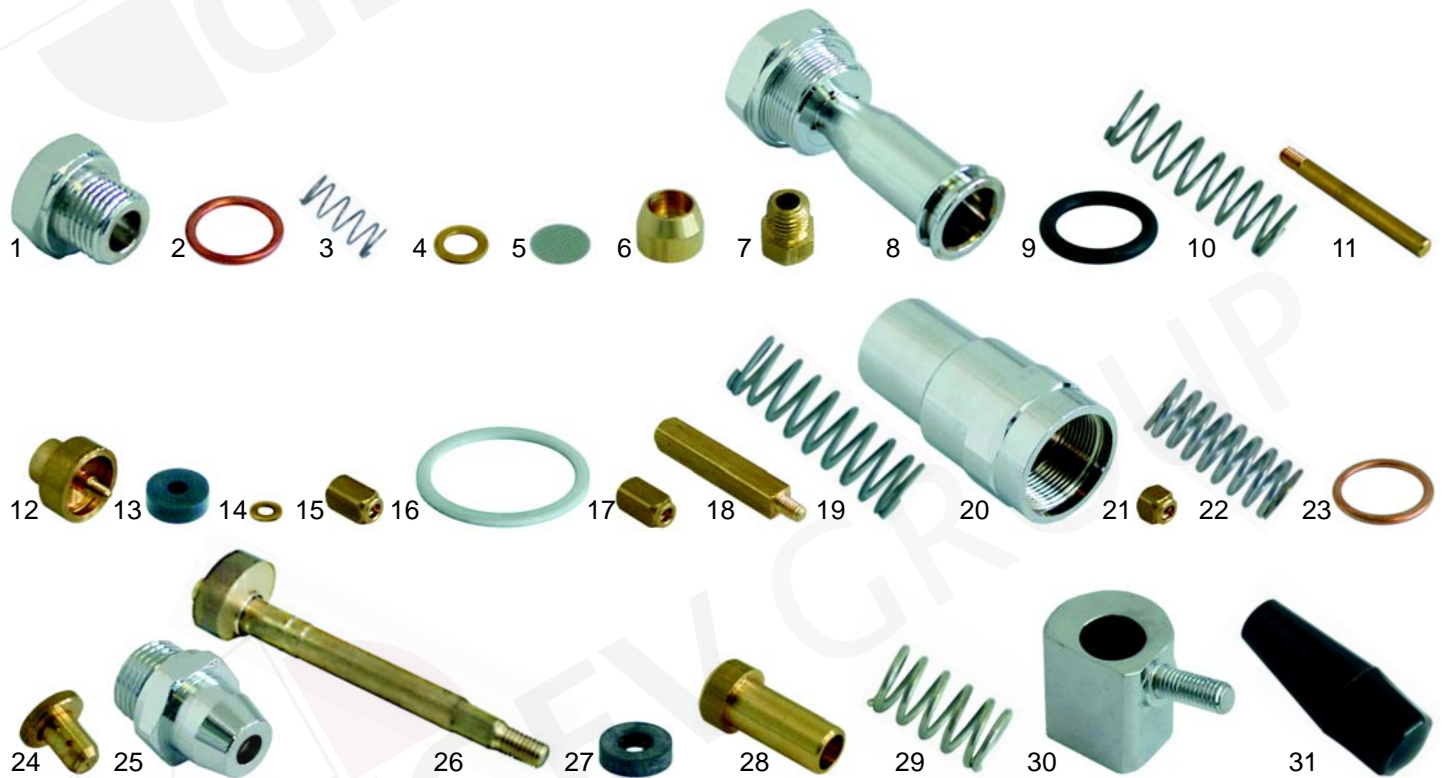

Valves

Item	Order	Description
1	529312	Safety valve, 1,8 bar, 3/8"
2	529316	Safety valve/sealed, 1,8 bar, 3/8"
3	529303	Empty valve, 1/4"
4	529361	Cu-gasket, 1/4"
5	529349	Cu-gasket, 3/8"

Water level glass

Item	Order	Description
1	529445	Water level glass
2	529357	Gasket
3	529356	Spring
4	529358	Bush
5	529354	Gasket
6	529429	Water level glass
7	528222	O-ring
8	529396	Pressure washer
9	529397	Pipe screw

Taps

Item	Order	Description
1	529503	Tap (Steam/water) /cpl.
2	111062	Button spring
3	111060	Button spring

Item	Order	Description
1	528926	Gasket
2	528745	O-ring

Item	Order	Description
1	529850	Tap (Steam/water) /cpl., (ceramics)
2	111173	Button (black)
3	111174	Button (Granat)
4	528927	Gasket
5	528928	O-ring
6	528929	Upper part/cpl.

Pipe

Item	Order	Description
1	529851	Steam pipe
1	529852	Steam pipe (stainless steel)
2	529853	Water pipe
3	528401	Gasket
4	528708	Spring
5	529547	Pressure washer
6	529545	O-ring

V Group

Item	Order	Description
1	528519	Ending cap
2	528520	Cu-gasket
3	528521	Spring
4	528522	Washer
5	528326	Filter
6	528321	Bush
7	528486	Jet
8	528523	Trumpet
9	528525	O-ring
10	528526	Spring
11	528527	Shaft