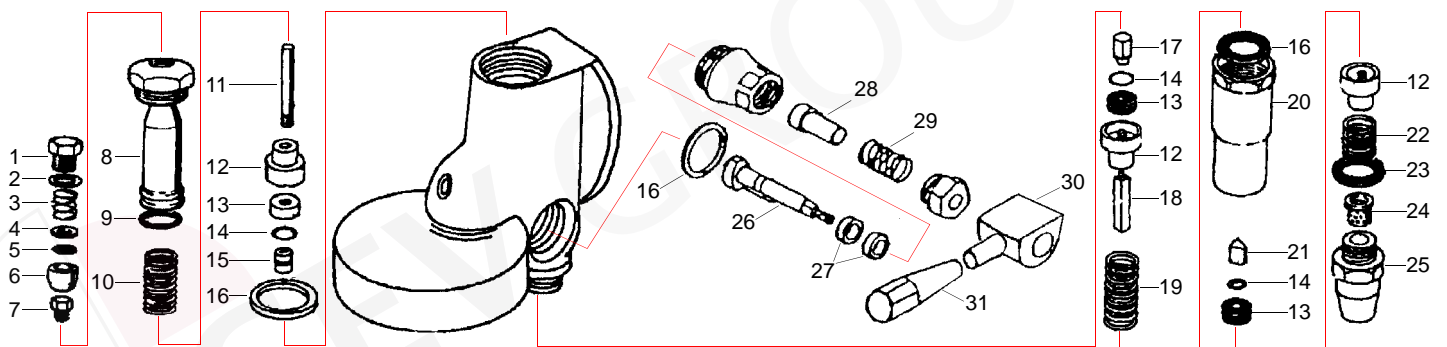

Item	Order	Description
1	529445	Water level glass
2	529357	Gasket
3	529356	Spring
4	529358	Bush
5	529354	Gasket
6	529429	Water level glass
7	528222	O-ring
8	529396	Pressure washer
9	529397	Pipe screw

Taps

Item	Order	Description
1	529503	Tap (Steam/water) /cpl.
2	111062	Button spring
3	111060	Button spring

Item	Order	Description
1	528926	Gasket
2	528745	O-ring

Item	Order	Description
1	529850	Tap (Steam/water) /cpl., (ceramics)
2	111173	Button (black)
3	111174	Button (Granat)
4	528927	Gasket
5	528928	O-ring
6	528929	Upper part/cpl.

Pipe

Item	Order	Description
1	529851	Steam pipe
1	529852	Steam pipe (stainless steel)
2	529853	Water pipe
3	528401	Gasket
4	528708	Spring
5	529547	Pressure washer
6	529545	O-ring

V Group

Item	Order	Description
1	528519	Ending cap
2	528520	Cu-gasket
3	528521	Spring
4	528522	Washer
5	528326	Filter
6	528321	Bush
7	528486	Jet
8	528523	Trumpet
9	528525	O-ring
10	528526	Spring
11	528527	Shaft

Item	Order	Description
5	529004	3/8", 1 way, curved/closed
6	529008	3/8", 2 ways, distance 44mm
7	529007	3/8", 2 ways, distance 55mm/short
8	529006	3/8", 2 ways, distance 55mm/long

Furnizor Professional Srl.
 Str. Bucegi 15/2, Cluj Napoca. Romania
www.professionall.ro
www.professionall.ro/contact/