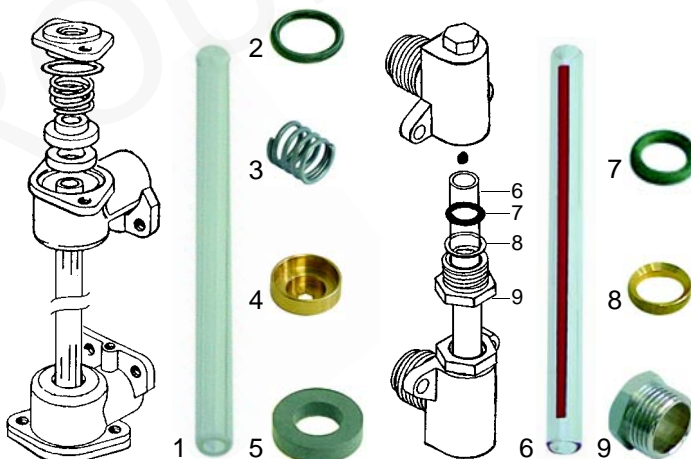

Item	Order	Description	Fitting dim.
1	346017	Main switch (minor)	
2	345037	Group switch, 2 poles, unlit	Ø25 mm
3	345162	Group switch, 2 poles, unlit	Ø25 mm

Key push buttons

Item	Order	Description
1	400378	Key push button
2	400389	Key push button
3	400393	Push button panel (Majestic)

Item	Order	Description
1	417003	Element, 1Gr, 1800W, 230V
2	417001	Element, 2Gr, 2600W, 230V
3	417187	Element, 3Gr, 3700W, 230V
4	528488	Gasket (Klingerit)
5	528925	Gasket (Klingerit)

Manometer

Item	Order	Description
1	541208	Manometer/double scale

Valves

Item	Order	Description
1	529312	Safety valve, 1,8 bar, 3/8"
2	529316	Safety valve/sealed, 1,8 bar, 3/8"
3	529303	Empty valve, 1/4"
4	529361	Cu-gasket, 1/4"
5	529349	Cu-gasket, 3/8"

Water level glass

Item	Order	Description
1	529445	Water level glass
2	529357	Gasket
3	529356	Spring
4	529358	Bush
5	529354	Gasket
6	529429	Water level glass
7	528222	O-ring
8	529396	Pressure washer
9	529397	Pipe screw

Taps