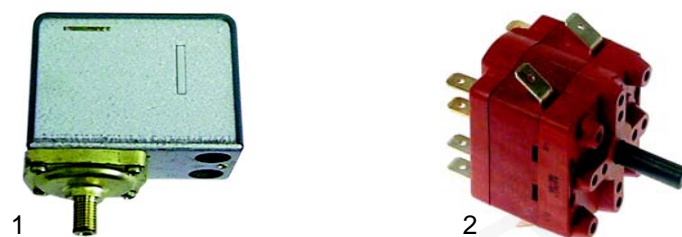

Solenoid valves

Scem/Parker

Item	Order	Description
1	370057	cpl., 3 ways, 230V AC
2	370060	cpl., 3 ways, with cable connection, 230V AC
3	370062	Solenoid square base, 3 ways

Item	Order	Description
1	370206	1/8", 2 ways, 230V AC
1	370067	1/4", 2 ways, 230V AC
2	371029	Magnetic coil, 230V AC
3	371033	Magnetic coil, with cable, 230V AC

Lucifer

Item	Order	Description
1	370053	3 ways, 230V AC
2	370061	Solenoid square base
3	371031	Magnetic coil, 230V AC

Solenoid valves

ODE

Item	Order	Description
1	370203	cpl., 1/8", 3 ways, 230V AC
2	370208	cpl., 1/8", 2 ways, 230V AC
3	371150	Magnetic coil, 230V AC

Accessories

Item	Order	Description
1	371090	Plug/big
2	371095	O-ring (viton)
3	371100	O-ring (silicon)

Pressure switches

Item	Order	Description
1	541021	Pressure switch, 3 poles
1	345148	Main switch

Switches

Item	Order	Description	Fitting dim.
1	346017	Main switch (minor)	
2	345037	Group switch, 2 poles, unlit	Ø25 mm
3	345162	Group switch, 2 poles, unlit	Ø25 mm

Key push buttons

Item	Order	Description
1	400378	Key push button
2	400389	Key push button
3	400393	Push button panel (Majestic)